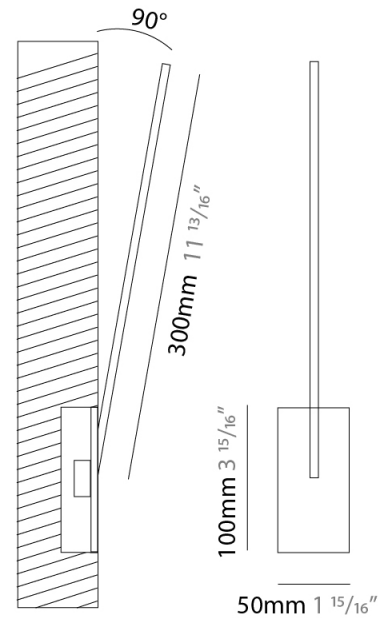

GENERAL

Series: Spillo
 Subseries: Spillo 1 Rod
 Brand: Icone
 Division: Design
 Mounting Type: Recessed
 Mounting Location: Wall
 Subcategory: Ambient

PHYSICAL

Shape: Rectangle
 Width (mm): 50
 Width (in): 1 ¹⁵/₁₆
 Height (mm): 200
 Height (in): 7 ⁷/₈
 Light Distribution: Adjustable
 Fixture Finish: WHI / BLK / CHR / BGD
 Fixture Material: Brass

GENERAL

Series: Spillo
 Subseries: Spillo 1 Rod
 Brand: Icone
 Division: Design
 Mounting Type: Recessed
 Mounting Location: Wall
 Subcategory: Ambient

PHYSICAL

Shape: Rectangle
 Width (mm): 50
 Width (in): 1 15/16
 Height (mm): 300
 Height (in): 11 13/16
 Light Distribution: Adjustable
 Fixture Finish: [WHI](#) / [BLK](#) / [CHR](#) / [BGD](#)
 Fixture Material: Brass

LED

Color Temperature (°K): [2700](#) / [3000](#)
 Nominal Lumen (lm): 330
 CRI: >90 CRI
 Lamp Life (hrs): 50000

OPTICAL

Adjustability: Tilt 120°

RATINGS AND CERTIFICATIONS

Certified By: Certified for North American Standards
 IP rating: IP20