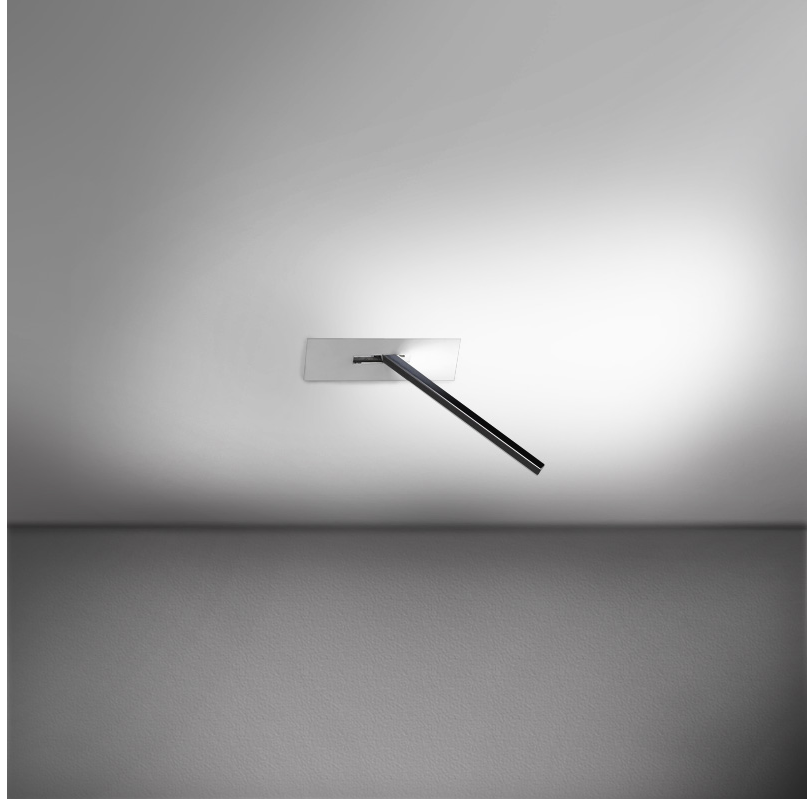

SPILLO 1 ROD RECESSED

D46012- -

base number   Color   Finish
Temperature   Options

1. To build a product code in our configurator select the specify button on the base model # product page
2. To build a manual product code on this datasheet choose from the options listed below in blue font and add the suffix to the base model #

GENERAL

Series: Spillo
Subseries: Spillo 1 Rod
Brand: Icone
Division: Design
Mounting Type: Recessed
Mounting Location: Wall
Subcategory: Ambient

PHYSICAL

Shape: Rectangle
Width (mm): 50
Width (in): 1 ¹⁵/₁₆
Height (mm): 200
Height (in): 7 ⁷/₈
Light Distribution: Adjustable
Fixture Finish: WHI / BLK / CHR / BGD
Fixture Material: Brass

ELECTRICAL

Lamp Type: LED
Total Output Wattage (W): 2.64
Dimming: 0-10V Dimming
Driver Included: No
Driver Location: Remote
Driver Type: Constant Voltage - 120 / 277Vac
Driver Class: Class 2
Input Voltage (V): 120 - 277
Output Voltage (V): 12
Upon Request: (Not included, see components) 0-10Vdc dimming / 277Vac

LED

Color Temperature (°K): 2700 / 3000
Nominal Lumen (lm): 220
CRI: >90 CRI
Lamp Life (hrs): 50000

OPTICAL

Adjustability: Tilt 120°

RATINGS AND CERTIFICATIONS

Certified By: Certified for North American Standards
IP rating: IP20