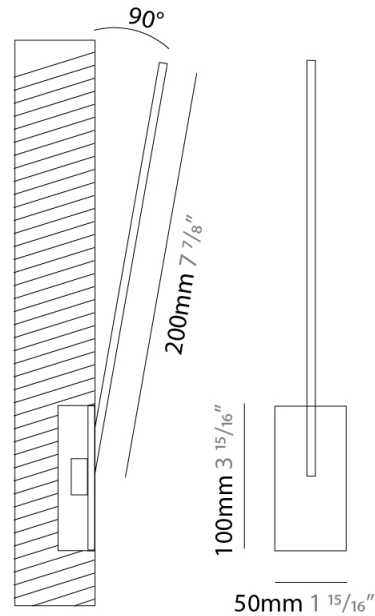

SPILLO 1 ROD RECESSED

D46012- -

base number   Color   Finish
Temperature   Options

1. To build a product code in our configurator select the specify button on the base model # product page
2. To build a manual product code on this datasheet choose from the options listed below in blue font and add the suffix to the base model #

GENERAL

Series: Spillo
Subseries: Spillo 1 Rod
Brand: Icone
Division: Design
Mounting Type: Recessed
Mounting Location: Wall
Subcategory: Ambient

PHYSICAL

Shape: Rectangle
Width (mm): 50
Width (in): 1 ¹⁵/₁₆
Height (mm): 200
Height (in): 7 ⁷/₈
Light Distribution: Adjustable
Fixture Finish: WHI / BLK / CHR / BGD
Fixture Material: Brass

ELECTRICAL

Lamp Type: LED
Total Output Wattage (W): 2.64
Dimming: 0-10V Dimming
Driver Included: No
Driver Location: Remote
Driver Type: Constant Voltage - 120 / 277Vac
Driver Class: Class 2
Input Voltage (V): 120 - 277
Output Voltage (V): 12
Upon Request: (Not included, see components) 0-10Vdc dimming / 277Vac

LED

Color Temperature (°K): 2700 / 3000
Nominal Lumen (lm): 220
CRI: >90 CRI
Lamp Life (hrs): 50000

OPTICAL

Adjustability: Tilt 120°

RATINGS AND CERTIFICATIONS

Certified By: Certified for North American Standards
IP rating: IP20